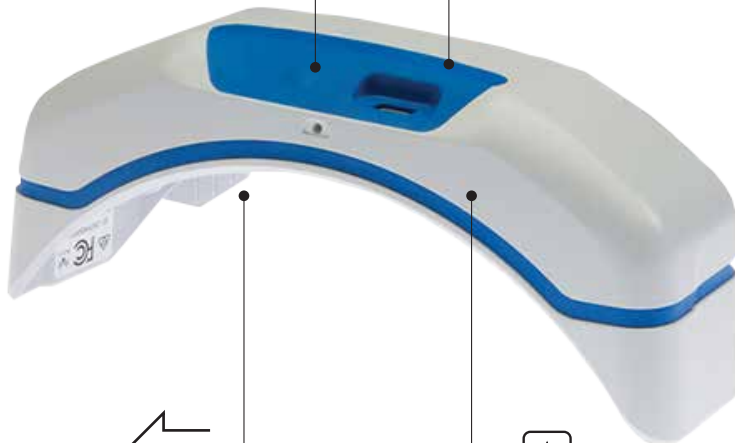

GATEWAY

Protected at a Glance.™

FEATURES AND BENEFITS

Connected. Ready.

The Gateway enables ANY Samaritan AED to be connected to a local WiFi network. Simply attach the Gateway, or purchase one with an AED, and your device can be monitored online ensuring your AED is rescue ready at all times!

Tough & Ready

Comes with a shock-proof carry case which encases both the AED & WiFi module.

Extra Protection

IP56 Certified protection from water and dust - the same level of protection as the Samaritan AEDs.

Retrofit

Able to be added to any Samaritan AED to upgrade it to a connected system. Can also be purchased with any new Samaritan AED in a bundle.

Simple Attachment

Simply clip the module onto the top of the AED.